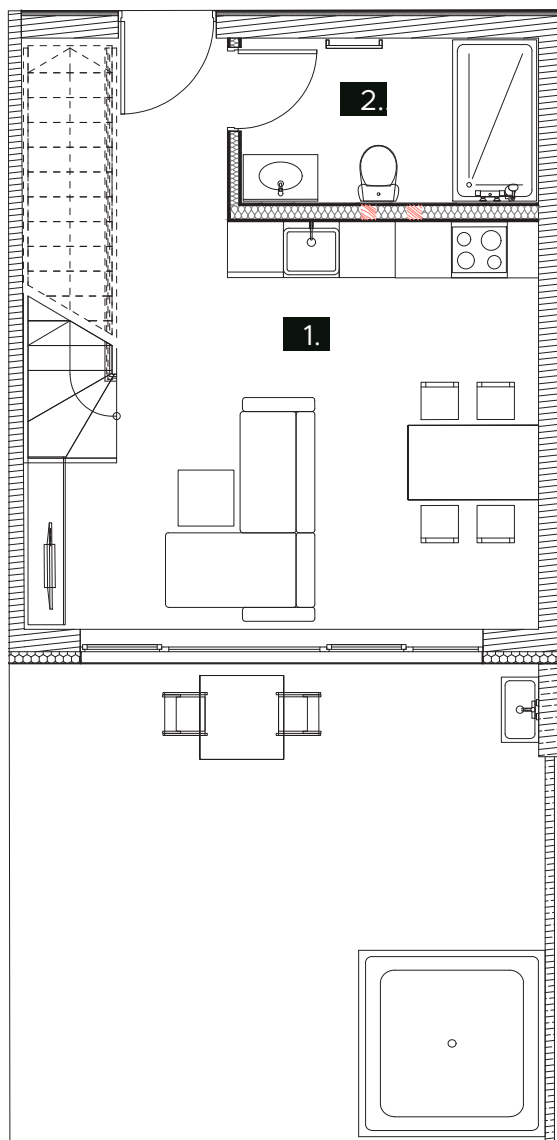

RESIDENTIAL AREA
67,4m²
TERRACE
36,7m²
STORAGE
6,6m²

AP22

1. Living room	27,3m ²
2. Bathroom	5,4m ²
3. Hallway	9,4m ²
4. Bedroom 1	10,8m ²
5. Bedroom 2	12,8m ²
6. Wc	1,7m ²
<hr/>	
Sum	67,4m ²
<hr/>	
Terrace	36,7m ²
Storage	6,6m ²
<hr/>	
Sum	110,4m²

P+1

P+2