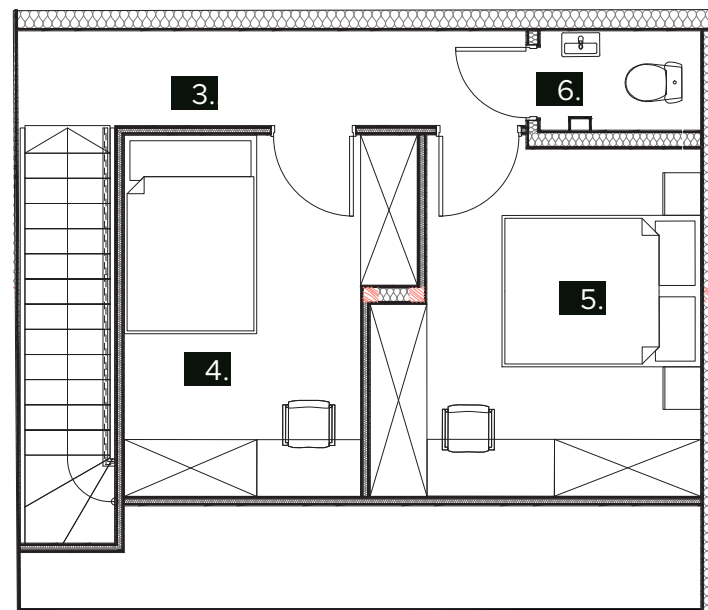

RESIDENTIAL AREA
67,4m²
TERRACE
36,7m²
STORAGE
6,6m²

AP22

1. Living room	27,3m ²
2. Bathroom	5,4m ²
3. Hallway	9,4m ²
4. Bedroom 1	10,8m ²
5. Bedroom 2	12,8m ²
6. Wc	1,7m ²
<hr/>	
Sum	67,4m ²
<hr/>	
Terrace	36,7m ²
Storage	6,6m ²
<hr/>	
Sum	110,4m²

P+1

P+2